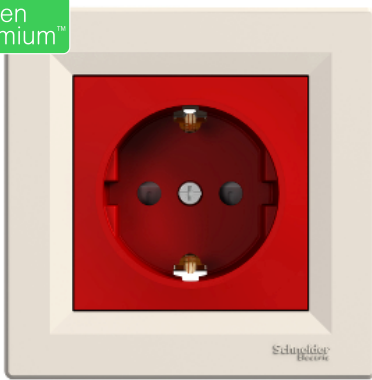

Product data sheet

Specifications

Asfora - single socket outlet with side earth - 16A shutters cream/red

EPH2900523

Main

Range	Asfora
Product or component type	Socket-outlet
Outlet standard description	Side earth
Outlet poles configuration	2P + E with shutters
Device presentation	Complete product
Socket additional information	Shuttered
Colour tint	Cream and red
Type of packing	Flow-pack

Complementary

Socket number	1
Device mounting	Flush
Power range	3680 W
Rated current	16 A at 250 V AC
Connections - terminals	Lift terminals
Number of cables	2 cable(s) 2.5 mm ²
Cable stiffness	Flexible Rigid Solid stranded
Wire stripping length	13.0 mm
Material	ABS (acrylonitrile butadiene-styrene): cover frame ABS + PC: central plate
Surface finish	Glossy
Conductor material	Copper
Fixing mode	Screws or claws 51...69 mm
Height	83 mm
Width	83 mm
Depth	42 mm
Projecting depth	10 mm
Quantity per set	1
Net weight	0.081 kg