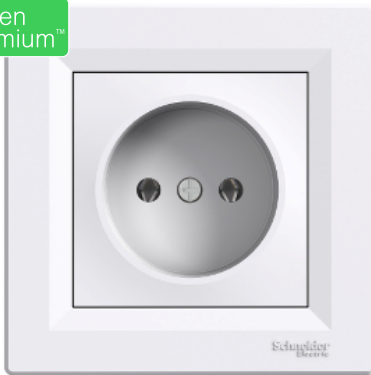

## Asfora - single socket outlet without earth - 16A white

EPH3000121

### Main

Range	Asfora
Product or component type	Socket-outlet
Outlet poles configuration	2P
Device presentation	Complete product
Colour tint	White
Type of packing	Flow-pack

### Complementary

Socket number	1
Device mounting	Flush
Power range	3680 W
Rated current	16 A at 250 V AC
Connections - terminals	Lift terminals
Number of cables	2 cable(s) 2.5 mm <sup>2</sup>
Cable stiffness	Flexible Rigid Solid stranded
Wire stripping length	13.0 mm
Material	ABS (acrylonitrile butadiene-styrene): cover frame ABS + PC: central plate
Surface finish	Glossy
Conductor material	Copper
Fixing mode	Screws or claws 51...69 mm
Height	83 mm
Width	83 mm
Depth	42 mm
Projecting depth	10 mm
Quantity per set	1
Net weight	0.072 kg