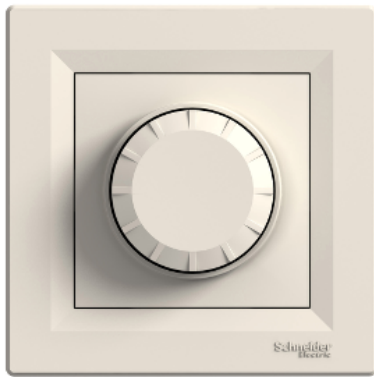

Product data sheet

Specifications

Asfora - 2-way rotary dimmer - RL, 40-600VA cream

EPH6400123

Main

Range	Asfora
Product or component type	Dimmer
Device presentation	Complete product
Load type	230 V AC halogen lamp: 40...600 W 230 V AC incandescent lamp: 40...600 W Low voltage halogen lamp with ferromagnetic transformer: 40...600 W
Colour tint	Cream
Type of packing	Box

Complementary

Device mounting	Flush
Switch function	1-pole 2-way
Dimmer control	Rotary push type
Dimmer application	Inductive load Ohmic load
Protection type	Fuse protection
Associated fuse rating	6.3 A
[Ue] rated operational voltage	230 V AC 50 Hz
Connections - terminals	Pillar terminals
Number of cables	2 cable(s) 2.5 mm ²
Cable stiffness	Rigid Flexible
Wire stripping length	8 mm
Material	ABS (acrylonitrile butadiene-styrene): central plate ABS (acrylonitrile butadiene-styrene): cover frame ABS (acrylonitrile butadiene-styrene): knob
Surface finish	Glossy
Conductor material	Copper
Fixing mode	Claws 53...78 mm
Height	83 mm
Width	83 mm
Depth	49 mm